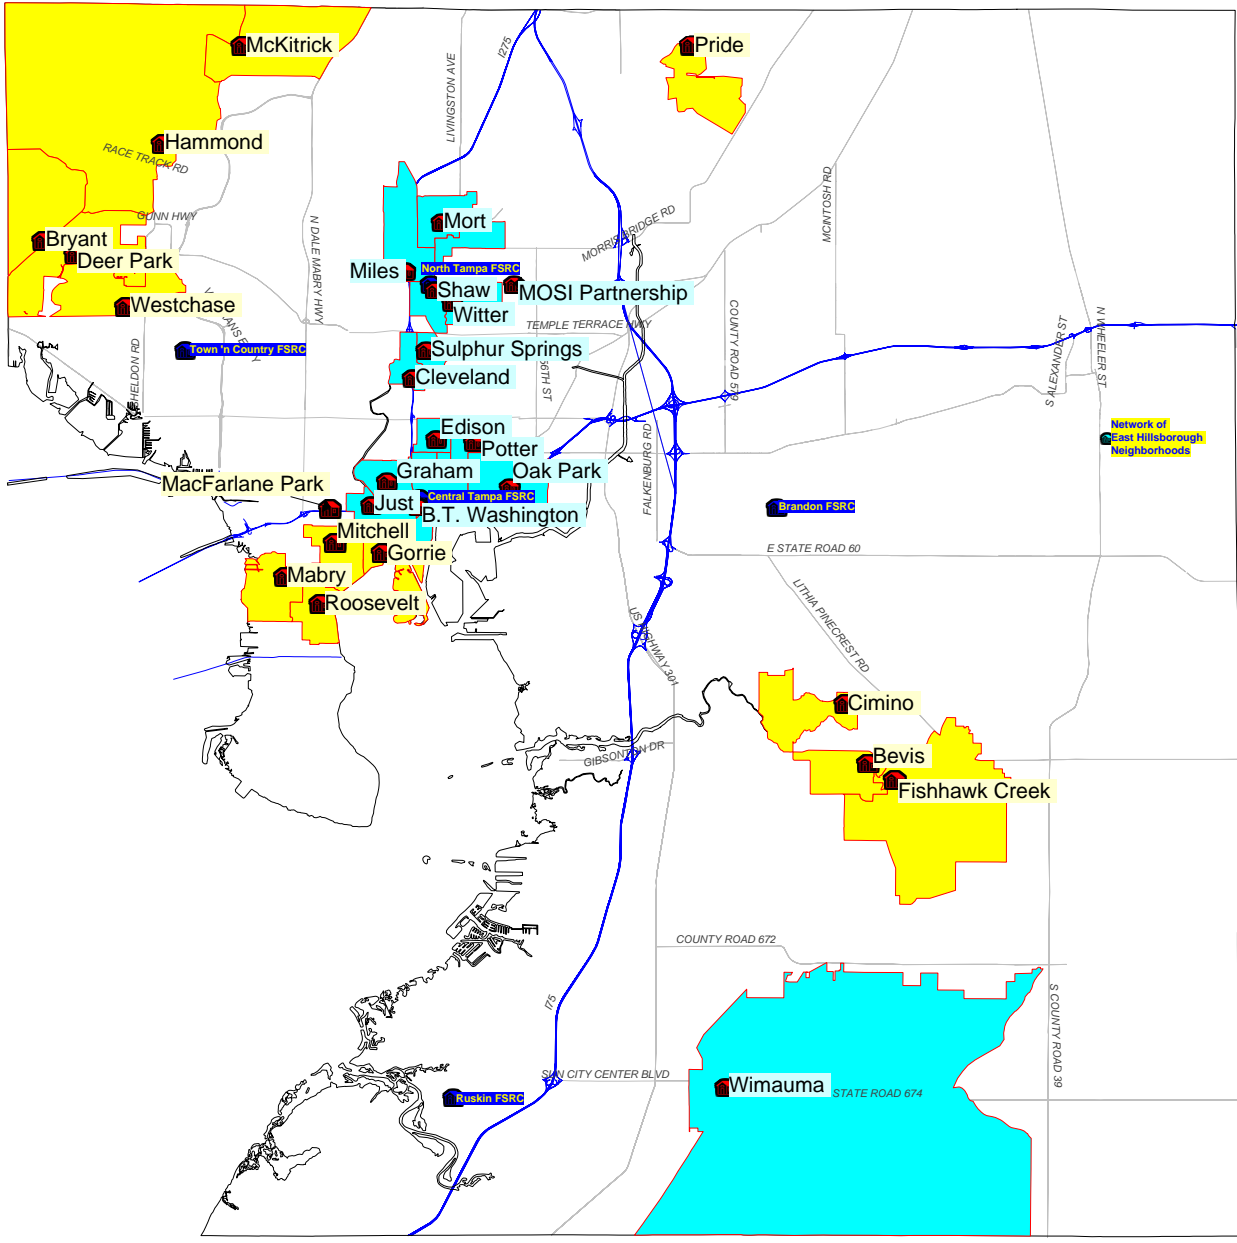

School Indicators

Hillsborough County, Florida

High Scoring Schools

Bevis
Bryant
Cimino
Deer Park
Fishhawk Creek
Gorrie
Hammond
Mabry
MacFarlane Park
McKittrick
Mitchell
Pride
Roosevelt
Westchase

Low Scoring Schools

B.T. Washington
Cleveland
Edison
Graham
Just
Miles
Mort
MOSI Partnership
Oak Park
Potter
Shaw
Sulphur Springs
Wimauma
Witter

LEGEND

- School Catchment Area
- Elementary School
- Interstate Highway
- Family Support and Resource Center
- Major Road