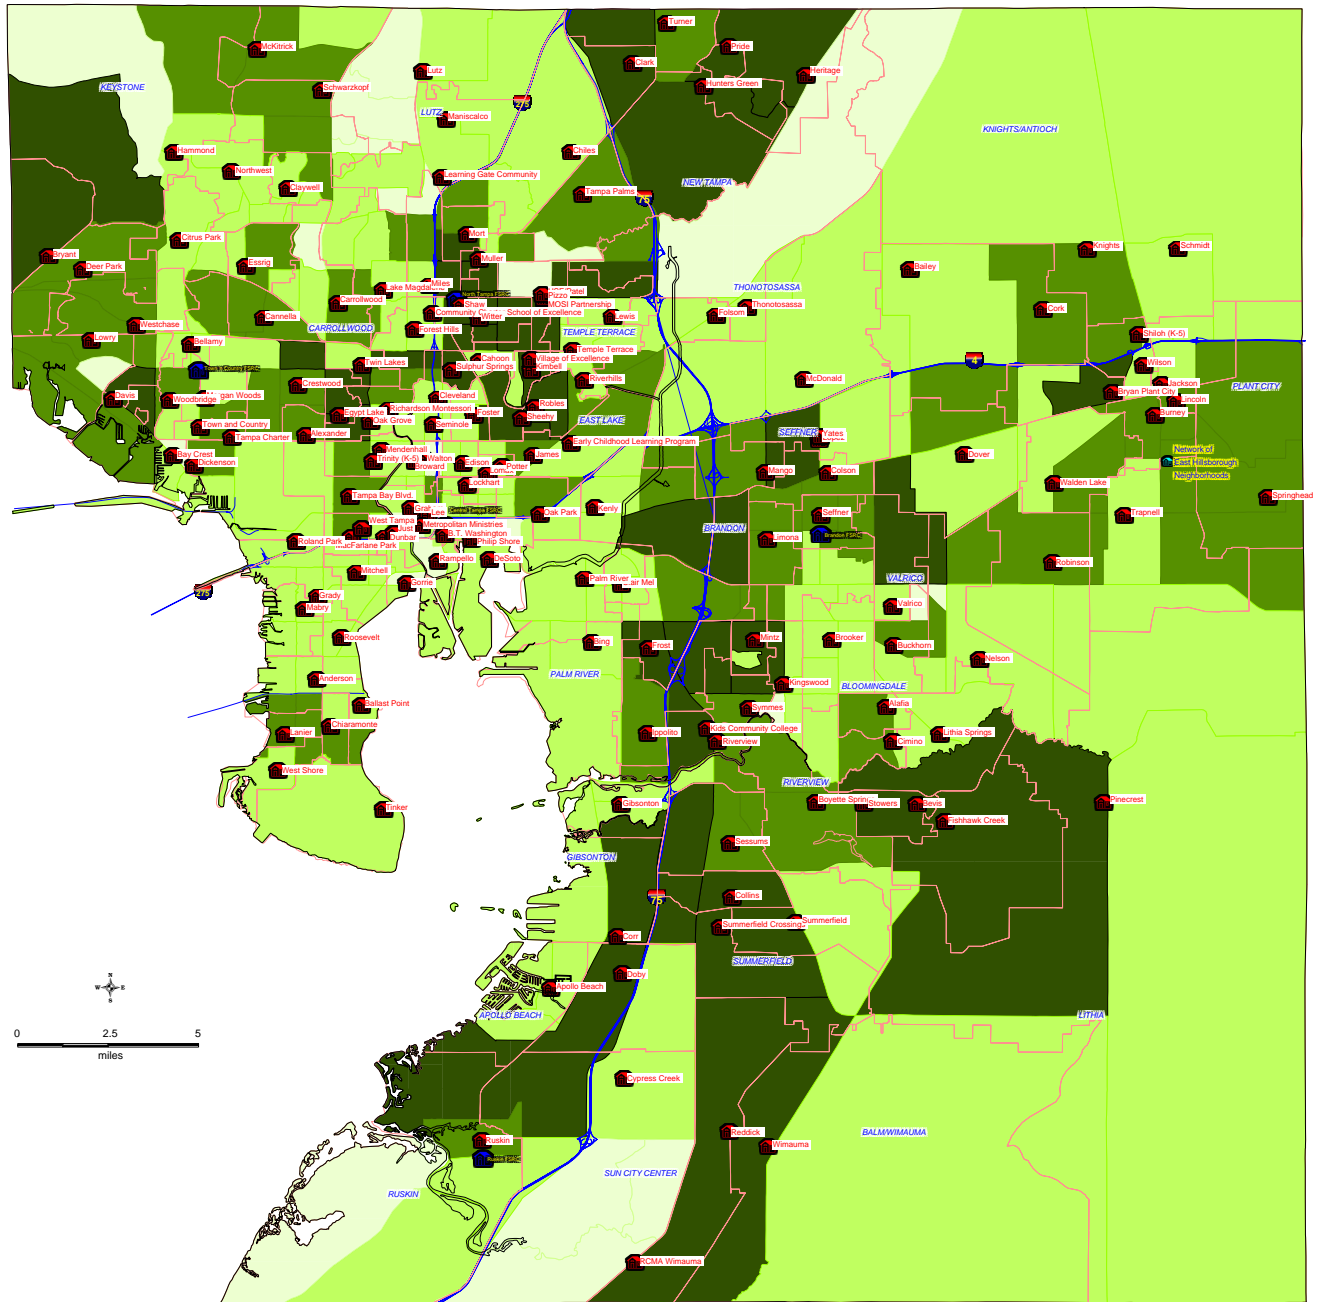

AVERAGE NUMBER of BIRTHS per YEAR (2004-2008) by Census Tract for Hillsborough County, FL

Average Number of Births per Year (2004-2008)
by Census Tract for Hillsborough County, FL

	111 to 257 average births
	67 to 110 average births
	23 to 66 average births
	0 to 22 average births

LEGEND

- School Catchment Area
- Elementary School
- Interstate Highway
- Family Support and Resource Center